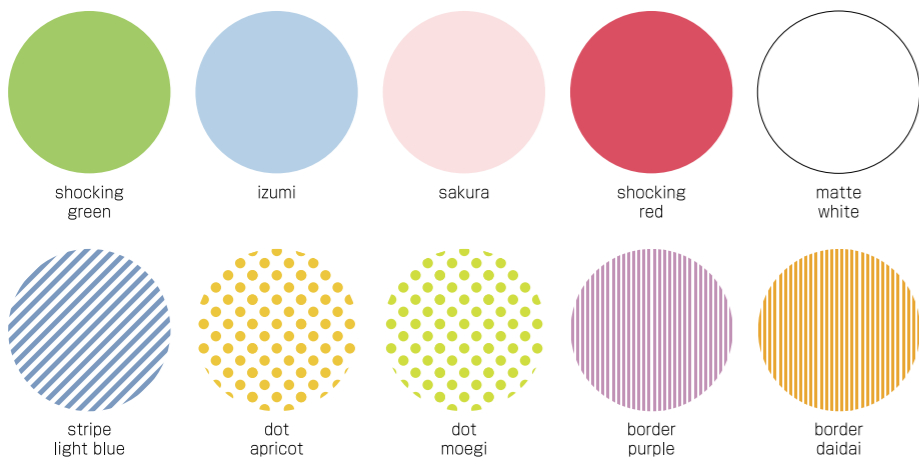

mt CASA Shade

These sheets for window glass soften sunlight and have a blinding effect with a function of anti-weatherability while cutting 99% of ultraviolet rays.

■ mt CASA Seal ϕ 50 mm: 5 sheets (10 pieces)

design	stock number	JAN
shocking green	MTCDS001Z	4971910183304
izumi	MTCDS002Z	4971910183311
sakura	MTCDS003Z	4971910183328
shocking red	MTCDS004Z	4971910183335
matte white	MTCDS005Z	4971910183342
stripe light blue	MTCDS006Z	4971910183359
dot apricot	MTCDS007Z	4971910183366
dot moegi	MTCDS008Z	4971910183373
border purple	MTCDS009Z	4971910183380
border daidai	MTCDS010Z	4971910183397