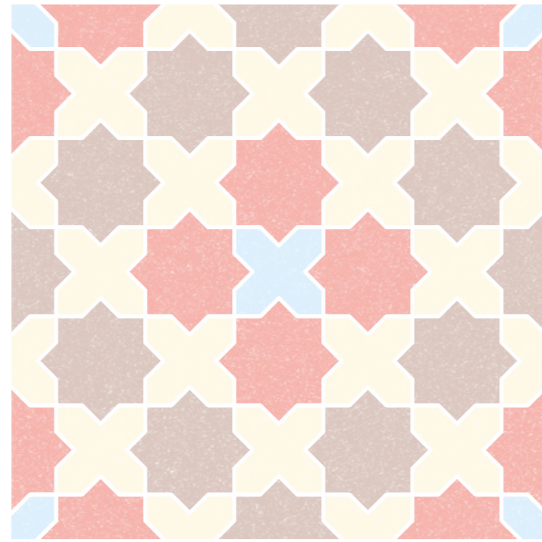

For walls and floors (Small: 230 mm square, Large: 460 mm square)

Triangle- and hexagonal-shaped (Triangle: 230 mm x 265 mm, Hexagonal: 230 mm x 265 mm)

For Walls and Floors

No special techniques or tools are required. Just paste them.
A wide range of variations from textures, including wood, stones, bricks, tiles, lawn, sky and stars, as well as designed patterns.

For walls (10 patterns)

triangle pattern ●

tile star ●

taile hexagon ●

birds and flowers ●

cross section of a tree ●

white brick ●

brick ●

stone wall ●

sky and cloud ●

night sky ●

※The patterns shown here are those of our "230 mm square" sheets.

※The design and trimming of "230 mm square" sheets slightly differs to those of "460 mm square sheets."